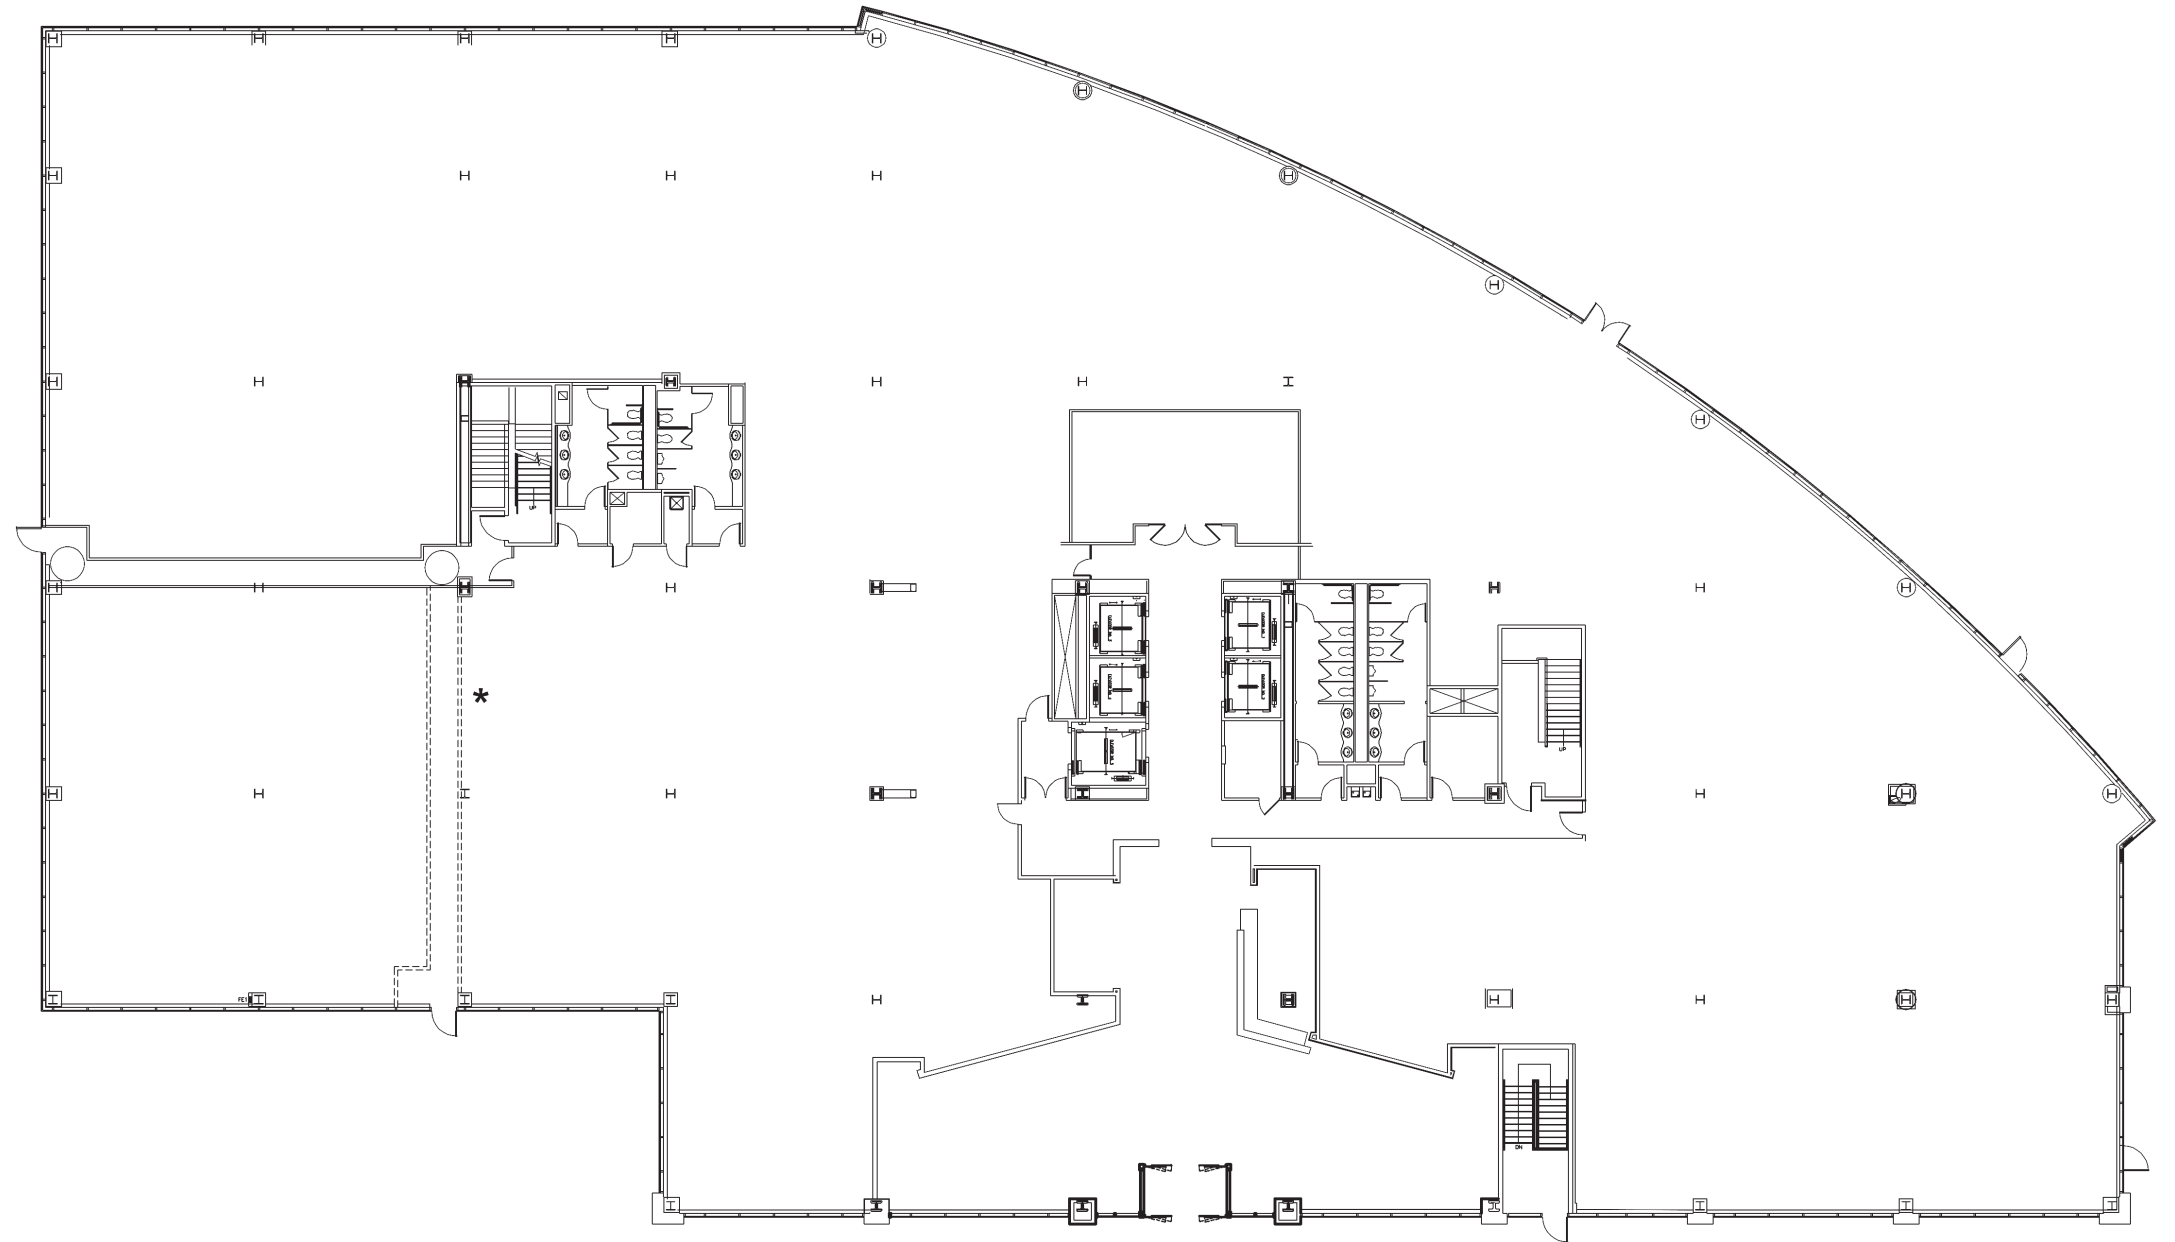

801 MAIN AVENUE

1ST FLOOR
39,691 RSF

**ALTERNATE LOCATION FOR FIRE EGRESS*